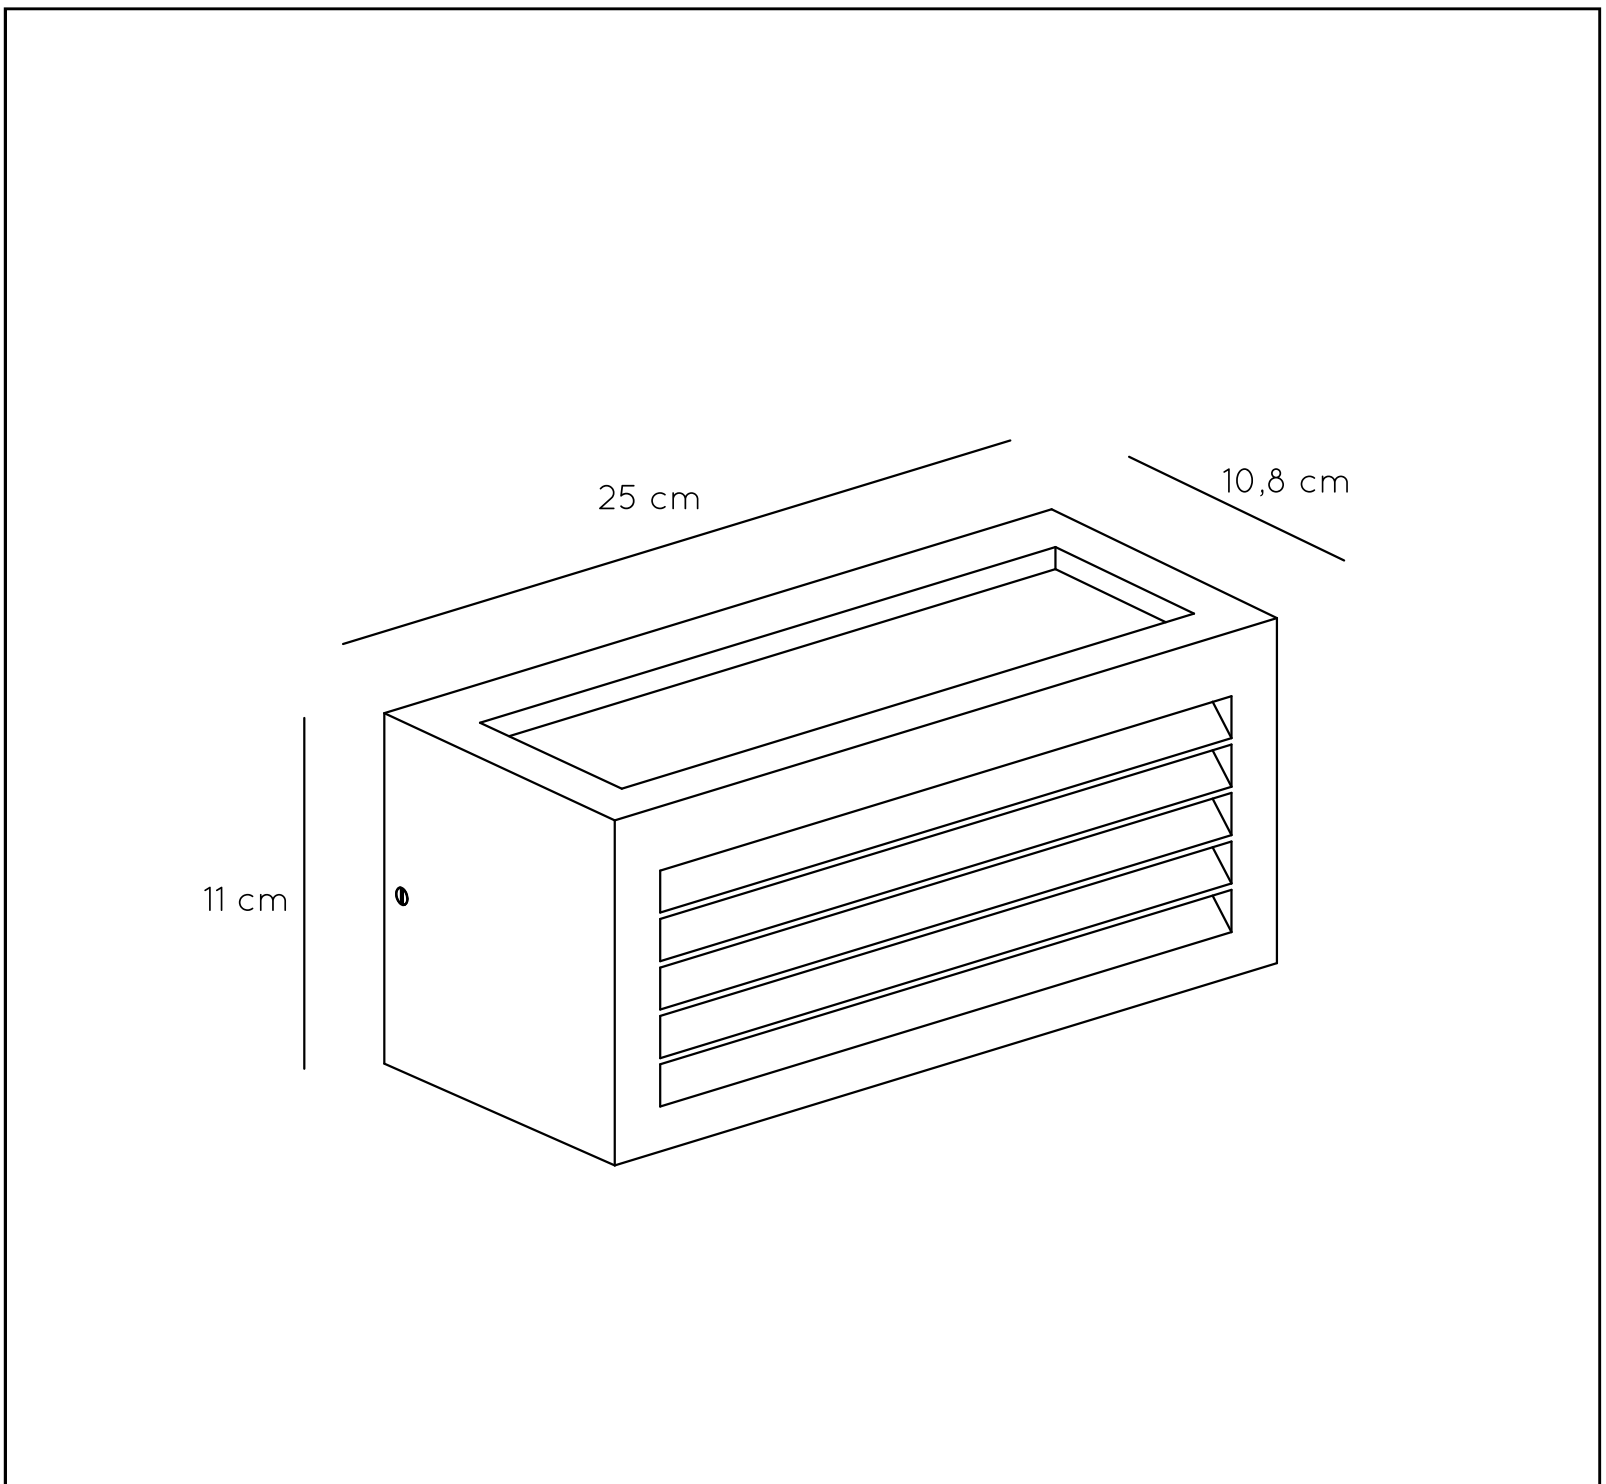

LUCIDE

GENERAL SPECIFICATIONS

RECOMMENDED LUCIDE LIGHT SOURCE

49045/03/62

Light source dimmable : Yes

Light source incl. : No

General

Dimensions LxWxH : 25 cm x 10,8 cm x 11 cm

Height minimum : 11 cm

Height maximum : 11 cm

Dimensions shade LxWxH : -

Main material : Aluminum

Ceiling rose material : -

Color : Anthracite

Style : Modern

Shape : As Shown

Weight : 1.31 kg

Warranty : 2 years

Product specifications

Dimmable : No

Light direction : -

Adjustable in height : No

Directional : Not Directional

Cable : No

www.lucide.com

LUCIDE

TECHNICAL DRAWING & DIMENSIONS

DIMO

Item number : 27853/01/30
EAN code : 5411212270863

For more specifications, dimensions please visit
www.lucide.com

LUCIDE

INSTALLATION DRAWING SPECIFICATIONS